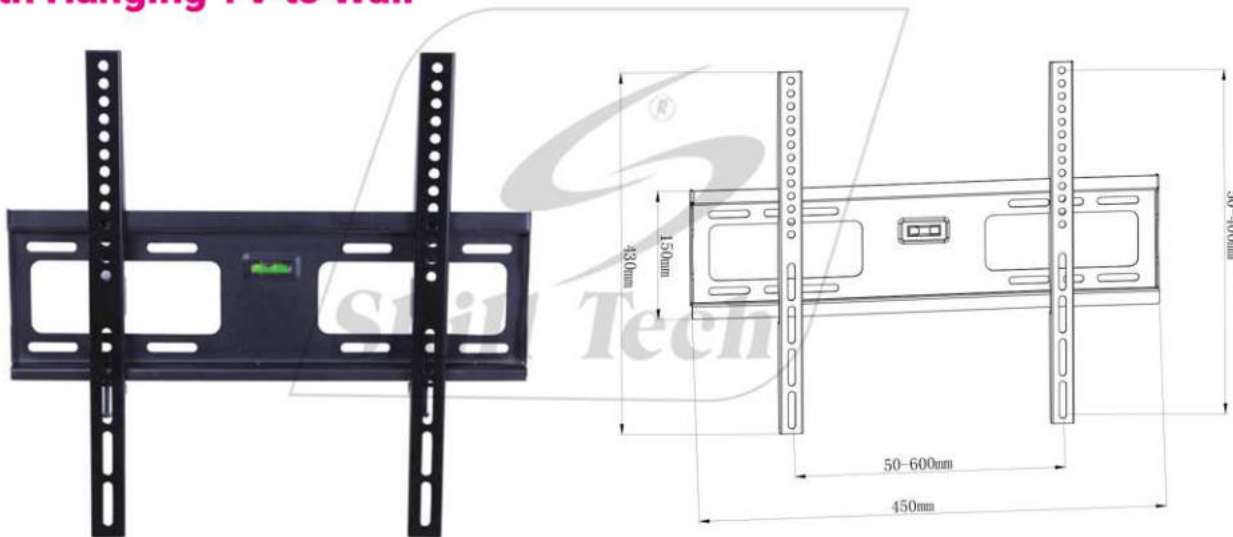

SH 43F

Fixed LCD/LED/Curved TV Wall Mount

Suitable for most 26" - 65" screen

Enhance Your Living Space
with Hanging TV to Wall

Screen Size
26"-65"

VESA
400x400

Profile
30mm

Weight Capacity
45kg

Product Size
450x430x30

By Function
Fixed